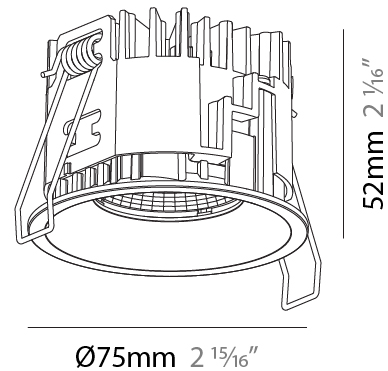

GENERAL

Series: Invader Compact
Subseries: Invader Compact
Partner: Prolicht
Division: Architectural
Installation: Recessed
Product Type: Downlight
Mounting Location: Ceiling
Light Distribution: Downlight

PHYSICAL

Aperture Sizes - Downlights: 2"
Shape: Round
Diameter (mm): 75
Diameter (in): 2 15/16
Height (mm): 52
Height (in): 2 1/16
Ceiling Thickness (mm): 1 - 25
Ceiling Thickness (in): 1/16 - 1
Min. Recessing Depth (mm): 55
Min. Recessing Depth (in): 2 3/16
Fixture Finish: SSR / BKV / CWI / CRY / HAB / UFT / ITA / RUA / FTG / MYG / LOD / PUS / FRO / FUP / KIA / POP / BLS / SPG / MEY / GOH / CHC / COM / ABZ / JAG / OBR / MOS / ROR
Fixture Material: Aluminum
Cut-out Measurements: D. 68mm / 2 11/16"

ELECTRICAL

Lamp Type: LED (Zhaga Standard)
Input Wattage (W): 11
Total Output Wattage (W): 10
Dimming: Dali Dimming
Driver Included: No
Driver Location: Recessed Housing
Driver Type: Constant Current - 120Vac
Housing: See Components
Input Voltage (V): 120
Constant Current (MA): 250mA

LED

Number of LEDs: 1
Color Temperature (°K): Warm Dim
Max. Delivered Lumen (lm): 898
Nominal Lumen (lm): 1004
CRI: >90 CRI
Lamp Life (hrs): 50000

OPTICAL

Reflector: 16 / 36 / 56

RATINGS AND CERTIFICATIONS

Certified By: Certified for North American Standards
IP rating: IP44